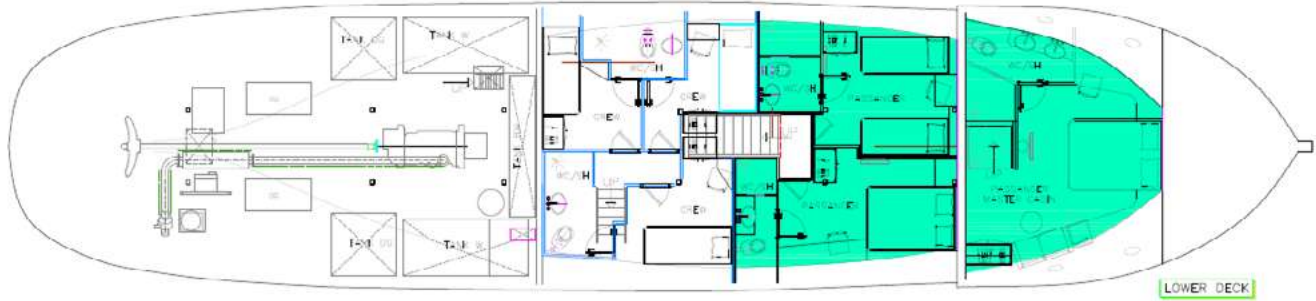

Interior

GALLANT

Air conditioning throughout guest and crew areas
The elegant Main Saloon is equipped with a comfortable table for 10 people, lounge bar (with 2 fridges, coffee and ice machine) and a sitting area with large plasma TV, DVD, CD, radio, internet
The wooden floors, as well as its modern, stylish, elegant and spacious saloon which provides a timeless elegance
Separate galley (made of high-quality materials) and crew quarters

Cabin 12,5 m2, with double bed (190cm x 160cm)

Private bathroom with shower box and home toilet

GALLANT

GALLANT

Layout

CLASSIC YACHT

GALLANT